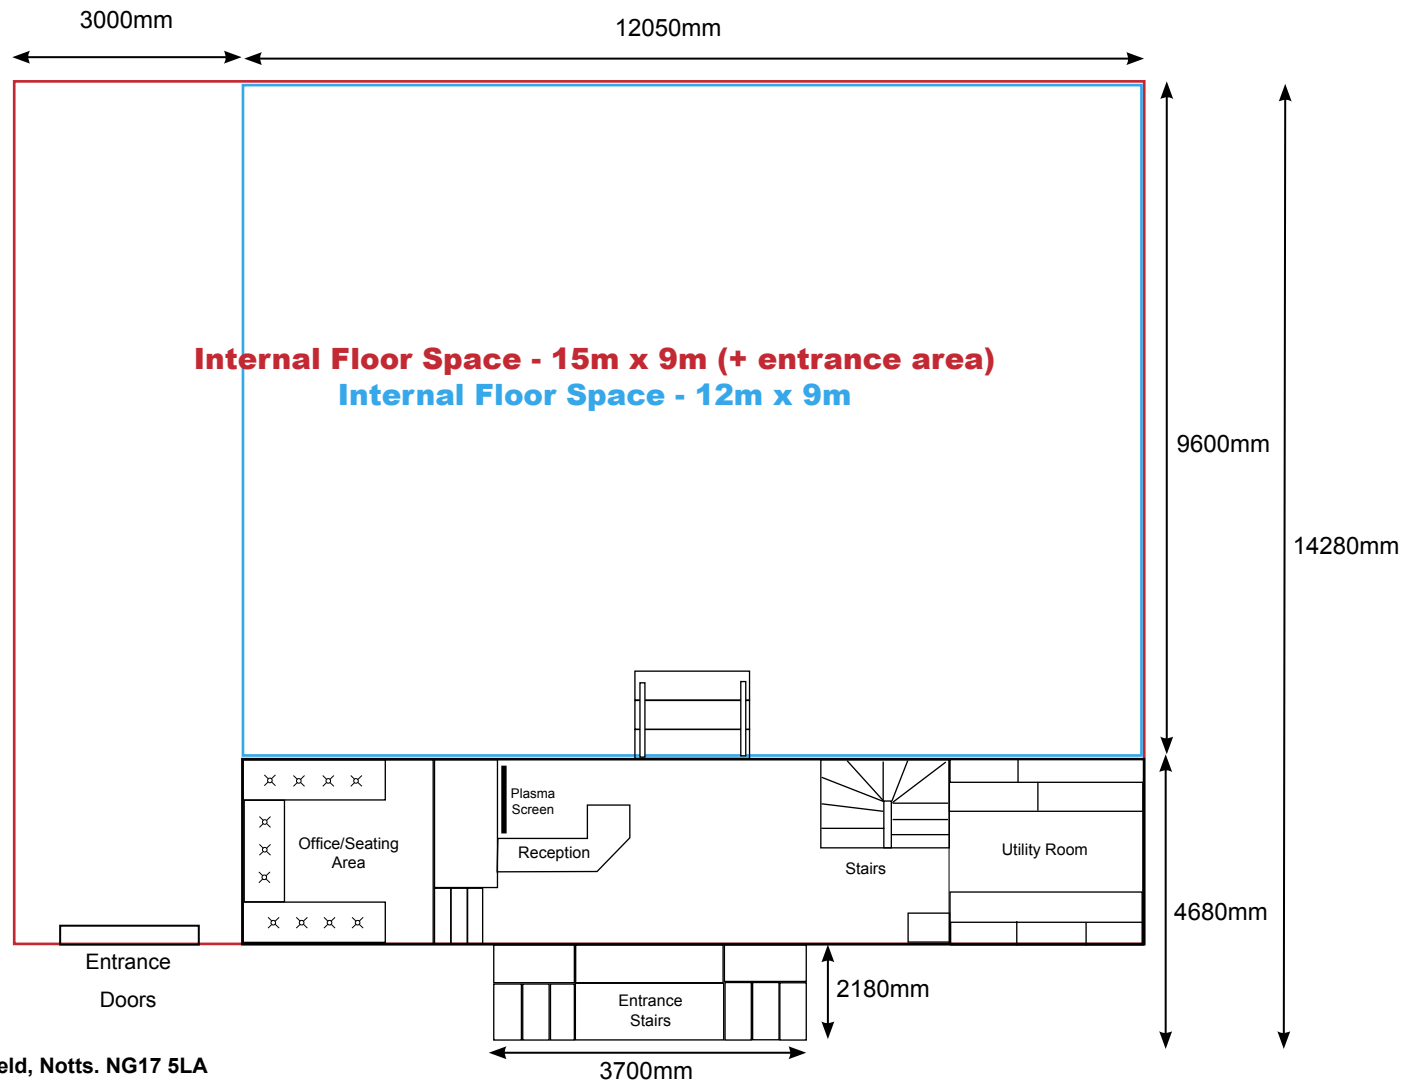

Glass Building

Floor Plan Including Awning Options

Overall Footprint - 15.1m x 14.3m

Overall Footprint - 12.1m x 14.3m

**Eventmaker
Hospitality Ltd**

Monarch House, Coxmoor Road, Sutton in Ashfield, Notts. NG17 5LA
Tel:0845 1949061 Fax:0845 1949063 E-mail: info@eventmaker.co.uk